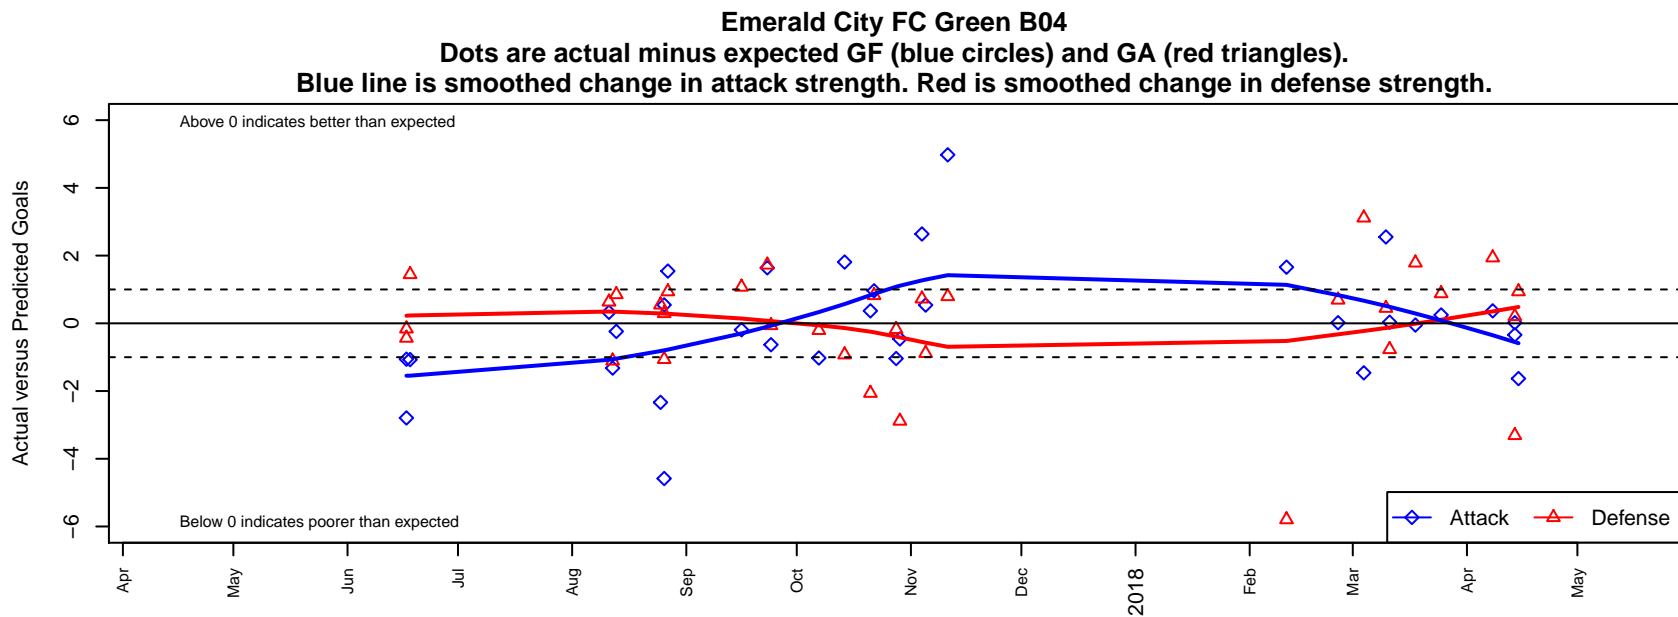

## Emerald City FC Green B04

Emerald City FC  
 Seattle, WA  
 B04 total strength=1325  
 attack=8.71 defense=4.36  
 fall league = PSPL WSPL U14  
 spr league = Spr PSPL – '04 Super 1 U14  
 notes= J Hamel 2014–5

**attack and defense variance (black dot)  
relative to other teams  
and top 10 in region**

**attack and defense rating  
relative to others at age  
and all opponents in last 13 months**

**Performance relative to 13 month average**