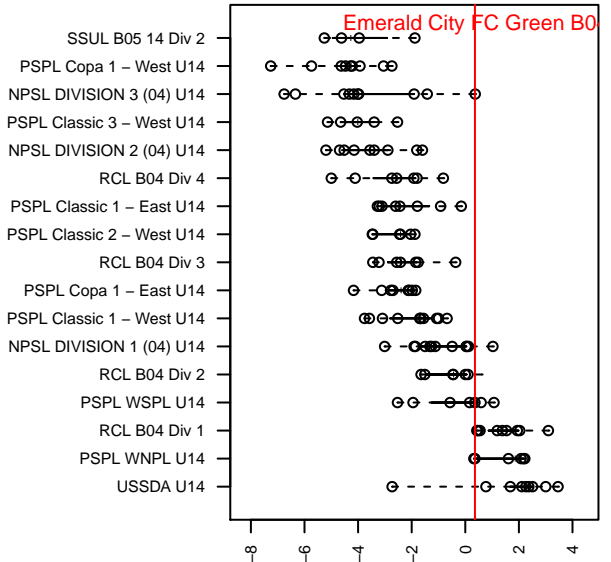

## Emerald City FC Green B04

Emerald City FC  
 Seattle, WA  
 B04 total strength=1325  
 attack=8.71 defense=4.36  
 fall league = PSPL WSPL U14  
 spr league = Spr PSPL – '04 Super 1 U14  
 notes= J Hamel 2014–5

alt names used:  
 Emerald City FC M04  
 Emerald City FC M04 Green  
 Emerald City FC M04 Green  
 Emerald City M04 Green  
 Emerald City FC M04 Green  
 EMERALD CITY FC ECFC M04 GREEN (WA)

Venues played:  
 2017 Skagit Firecracker Div. 1 U14  
 2017 Eastside FC Cup BU14 Gold  
 2017 River Jam Copa U14  
 2017 PSPL WSPL U14  
 2017 Spr PSPL – '04 Super 1 U14  
 2017 WA Cup U14 Gold U14

**attack and defense variance (black dot)  
relative to other teams  
and top 10 in region**

**attack and defense rating  
relative to others at age  
and all opponents in last 13 months**

**Performance relative to 13 month average**